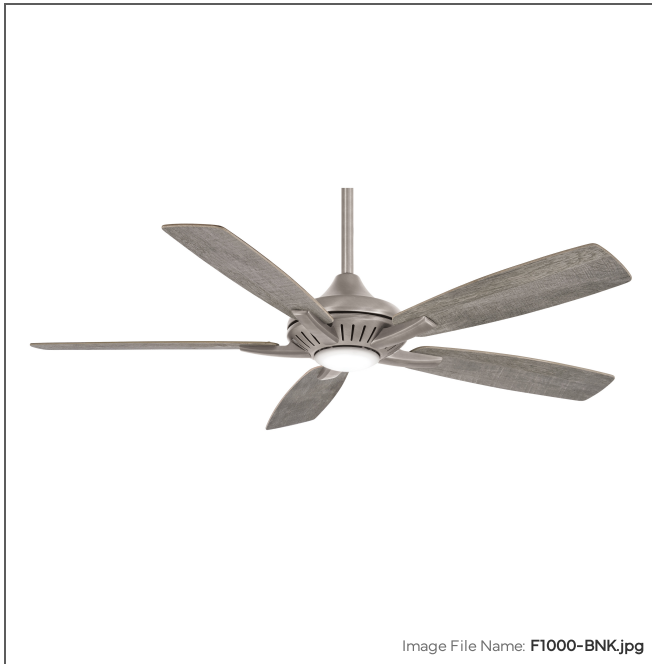

# MINKA

AIRE

## Dyno - 52" LED Ceiling Fan

Item #:	F1000-BNK
UPC Code:	706411061981
Collection:	Dyno
Category:	Interior
Product Type:	Fan
Subtype:	Ceiling Fan
Descriptive Finish 1:	Burnished Nickel
ETL Certificate:	4000048
Patents:	U.S. Patent(s): D762,836; D762,839; D780,905
Warranty Text:	Lifetime

### MEASUREMENTS

Length:	52
Width:	52
Height:	14.5
Product Weight:	15.43
Ceiling to Blade:	11.3
Ceiling to Lowest Point:	14.5
Downrod Included:	Yes
Downrod Length 1:	6
Downrod Width 1:	0.75
Cord Length:	80
Wire Length:	80
Blade Finish:	Savannah Grey
Blade Material:	Plywood With Paper Overlay
Slope:	Yes
Reversible Rotation:	Yes
Number of Blades:	5
Blade Pitch:	12
Blade Sweep:	52
Blade Length:	52
Reversible Blades:	No
Reverse Switch Location:	Manual Reverse
Number of Speeds:	3
Motor Size:	153x17mm
Motor Type:	AC

### GLASS

Shade Length 1:	5.25
Shade Width 1:	5.25
Shade Height 1:	1
Shade Finish:	Etched
Shade Material:	Polycarbonate Lens