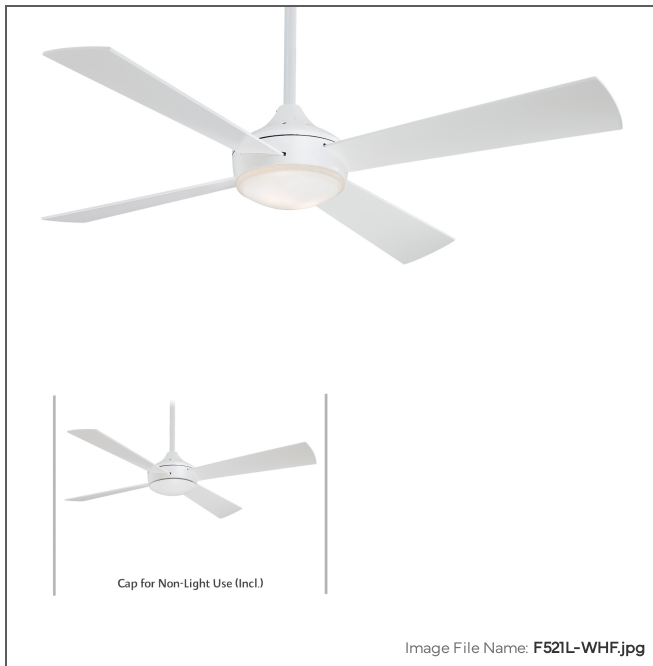

MINKA

AIRE

Aluma - LED 52" Ceiling Fan

Item #:	F521L-WHF
UPC Code:	706411064807
Collection:	Aluma
Category:	Interior
Product Type:	Fan
Subtype:	Ceiling Fan
Descriptive Finish 1:	Flat White
UL Certificate:	E75795
Warranty Text:	Lifetime

Bond Compatible

LED

LED

UL Listed

MEASUREMENTS

Length:	52
Width:	52
Height:	15.75
Product Weight:	16.93
Ceiling to Blade:	12.25
Ceiling to Lowest Point:	15.75
Downrod Included:	Yes
Downrod Length 1:	6
Downrod Width 1:	0.75
Cord Length:	80
Wire Length:	80
Blade Finish:	Flat White
Blade Material:	Plywood
Slope:	Yes
Reversible Rotation:	No
Number of Blades:	4
Blade Pitch:	12
Blade Sweep:	52
Blade Length:	52
Reversible Blades:	No
Reverse Switch Location:	Manual Reverse
Number of Speeds:	4
Motor Size:	153x15mm
Motor Type:	AC

	Low	L/M	Medium	M/H	High
RPM	56				193
Amps	0.18				0.54
Watts	713				6842
CFM	1438				5309
CFM/Watts	186.92				66.6

LAMPING

Light Type 1:	LED
LED:	Yes
Bulb Base 1:	Integrated
Bulb Type 1:	LED
Number of Bulbs:	1
Bulb Included:	Yes
Bulb Wattage:	20
Dimmable:	Yes
Initial Lumens:	1652.25
Delivered Lumens:	905.2
Bulb Color Temperature:	3000
Color Rendering Index:	92
Rated Life Hours:	25000
Light Kit Compatible:	No
Light Kit Included:	Yes
Light Kit Adapter:	1-AC 20W LED

CONTROLS

Pull Chain Control:	No
Remote Included:	No
Wall Control Included:	Yes
Wall Control SKU:	WC106L
Integrated Smart Control:	No
Compatible Smart Control:	BD-1000

GLASS

Shade Length 1:	9.25
Shade Width 1:	9.25
Shade Height 1:	2.75
Shade Finish:	Etched Opal
Shade Material:	Glass
Shade Quantity:	1