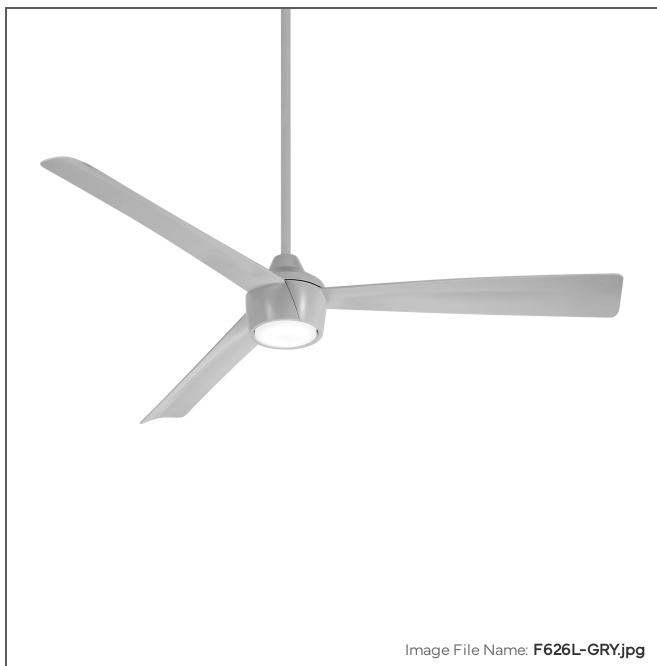

# MINKA

AIRE

Image File Name: F626L-GRY.jpg

## Skinnie - 56" LED Ceiling Fan

Item #:	F626L-GRY
UPC Code:	706411066917
Collection:	Skinnie
Category:	Interior, Exterior
Product Type:	Fan
Subtype:	Ceiling Fan
Descriptive Finish 1:	Grey
ETL Certificate:	4009339
Warranty Text:	Lifetime

### MEASUREMENTS

Length:	56
Width:	56
Height:	13.75
Product Weight:	11.77
Ceiling to Blade:	11
Ceiling to Lowest Point:	13.75
Downrod Included:	Yes
Downrod Length 1:	6
Downrod Width 1:	0.75
Cord Length:	8
Wire Length:	8
Blade Finish:	Grey
Blade Material:	ABS
Slope:	Yes
Reversible Rotation:	Yes
Number of Blades:	3
Blade Pitch:	18
Blade Sweep:	56
Blade Length:	56
Reversible Blades:	No
Number of Speeds:	6
Motor Size:	123x30mm
Motor Type:	DC

### GLASS

Shade Finish:	Frosted White
Shade Material:	Polycarbonate Lens