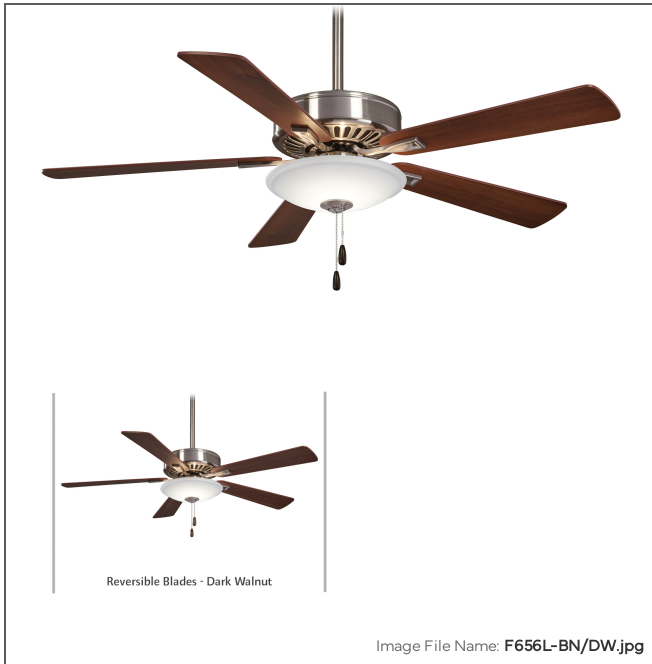

## Contractor Uni-Pack - 52" LED Ceiling Fan

Item #:	F656L-BN/DW
UPC Code:	706411054174
Collection:	Contractor
Category:	Interior
Product Type:	Fan
Subtype:	Ceiling Fan
Descriptive Finish 1:	Brushed Nickel
ETL Certificate:	4000048
Warranty Text:	Lifetime

LED

LED

### MEASUREMENTS

Length:	52
Width:	52
Height:	14.5
Product Weight:	18.47
Ceiling to Blade:	10
Ceiling to Lowest Point:	14.5
Downrod Included:	Yes
Downrod Length 1:	6
Downrod Width 1:	0.75
Cord Length:	80
Wire Length:	80
Blade Finish:	Medium Maple/Dark Walnut
Blade Material:	Plywood
Slope:	Yes
Reversible Rotation:	Yes
Number of Blades:	5
Blade Pitch:	12
Blade Sweep:	52
Reversible Blades:	No
Number of Speeds:	3
Motor Size:	172x14mm
Motor Type:	AC

### GLASS

Shade Length 1:	12.25
Shade Width 1:	12.25
Shade Finish:	Frosted White
Shade Material:	Glass