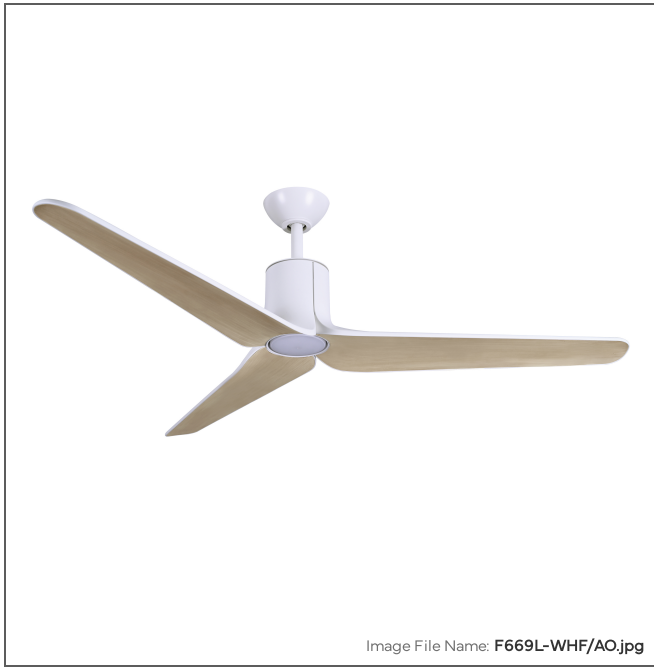

## Tempri- 56" LED Indoor/Outdoor Ceiling Fan

Item #:	F669L-WHF/AO
UPC Code:	706411072789
Collection:	Tempri
Category:	Interior, Exterior
Product Type:	Fan
Subtype:	Ceiling Fan
Descriptive Finish 1:	Flat White
ETL Certificate:	4009339
FCC ID:	CHQ78046T
Warranty Text:	1 year-limited manufacturer's warranty.

Bond Compatible

LED

Energy Efficient

Energy Star®

Wet Location

Title 20

ETL Listed

FCC Compliant

### MEASUREMENTS

Length:	56
Width:	56
Height:	15.5
Product Weight:	10.85
Ceiling to Blade:	15.63
Ceiling to Lowest Point:	15.63
Downrod Included:	Yes
Downrod Length 1:	6
Downrod Width 1:	0.75
Wire Length:	80
Blade Finish:	Aged Oak
Blade Material:	ABS
Slope:	Yes
Reversible Rotation:	Yes
Number of Blades:	3
Blade Pitch:	12
Blade Sweep:	56
Reversible Blades:	No
Number of Speeds:	6
Motor Size:	125x30mm
Motor Type:	DC

### GLASS

Shade Length 1:	4.75
Shade Width 1:	4.75
Shade Height 1:	0.88
Shade Finish:	Frosted White
Shade Material:	Polycarbonate Lens
Shade Quantity:	1