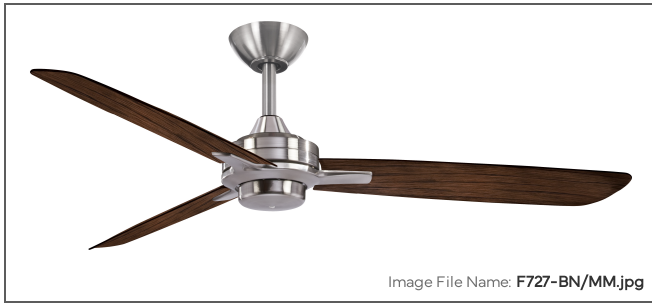

MINKA

AIRE

Rudolph - 52" Ceiling Fan

Item #:	F727-BN/MM
UPC Code:	706411054501
Collection:	Rudolph
Category:	Interior
Product Type:	Fan
Subtype:	Ceiling Fan
Descriptive Finish 1:	Brushed Nickel
ETL Certificate:	4000048
Warranty Text:	Lifetime

MEASUREMENTS

Length:	52
Width:	52
Height:	13.5
Product Weight:	13.45
Ceiling to Blade:	10.25
Ceiling to Lowest Point:	13.5
Downrod Included:	Yes
Downrod Length 1:	6
Downrod Width 1:	0.75
Cord Length:	80
Wire Length:	80
Blade Finish:	Medium Maple
Blade Material:	ABS
Slope:	Yes
Reversible Rotation:	Yes
Number of Blades:	3
Blade Pitch:	14
Blade Sweep:	52
Reversible Blades:	No
Number of Speeds:	4
Motor Size:	172x16mm
Motor Type:	AC