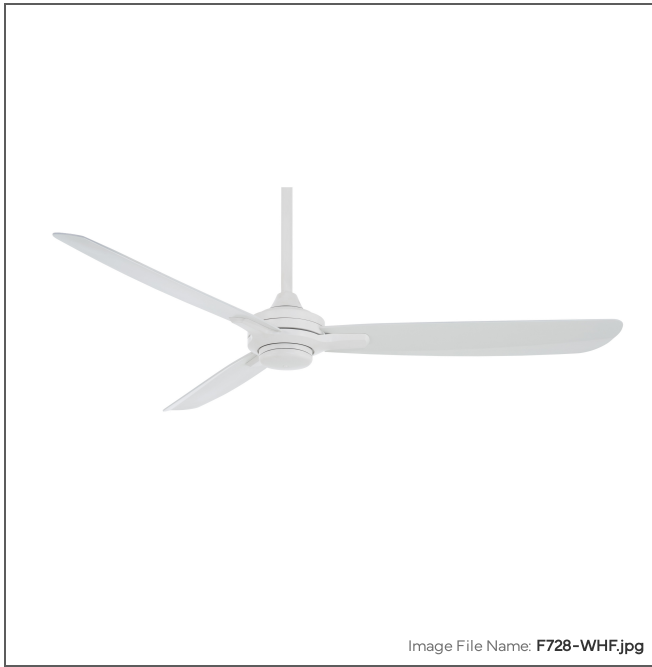

## Rudolph Wet - 60 " Ceiling Fan

Item #:	F728-WHF
UPC Code:	706411070686
Collection:	Rudolph
Category:	Interior, Exterior
Product Type:	Fan
Subtype:	Ceiling Fan
Descriptive Finish 1:	Flat White
ETL Certificate:	4000048

### MEASUREMENTS

Width:	60
Height:	13.75
Product Weight:	11.62
Ceiling to Blade:	9.5
Ceiling to Lowest Point:	13.75
Downrod Included:	Yes
Downrod Length 1:	6
Downrod Width 1:	0.75
Cord Length:	80
Wire Length:	80
Blade Finish:	Flat White
Blade Material:	ABS
Slope:	Yes
Reversible Rotation:	Yes
Number of Blades:	3
Blade Pitch:	17
Blade Sweep:	60
Blade Length:	60
Reversible Blades:	No
Number of Speeds:	6
Motor Size:	145x18mm
Motor Type:	DC