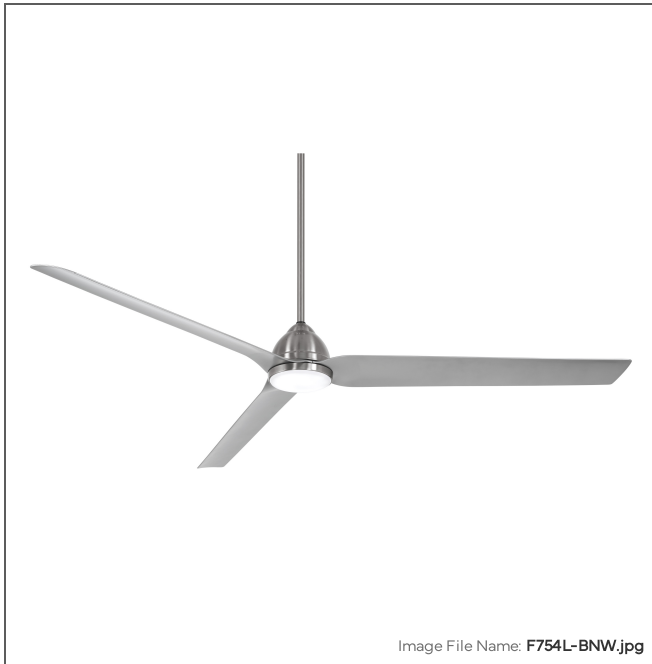

MINKA

AIRE

Java Xtreme - 84" LED Ceiling Fan

Item #: F754L-BNW

Integrated Smart Control

UPC Code: 706411068492

Collection: Java

Category: Interior, Exterior

Product Type: Fan

Subtype: Ceiling Fan

Descriptive Finish 1: Brushed Nickel Wet

ETL Certificate: 3064964

LED

LED

Wet Location

ETL Listed

MEASUREMENTS

Width:	84
Height:	15.5
Product Weight:	18.3
Ceiling to Blade:	11
Ceiling to Lowest Point:	15.5
Downrod Included:	Yes
Downrod Length 1:	6
Downrod Width 1:	0.75
Cord Length:	80
Wire Length:	80
Blade Finish:	Silver
Blade Material:	ABS
Slope:	Yes
Reversible Rotation:	Yes
Number of Blades:	3
Blade Pitch:	16
Blade Sweep:	84
Blade Length:	84
Reversible Blades:	No
Number of Speeds:	6
Motor Size:	120x25mm
Motor Type:	DC