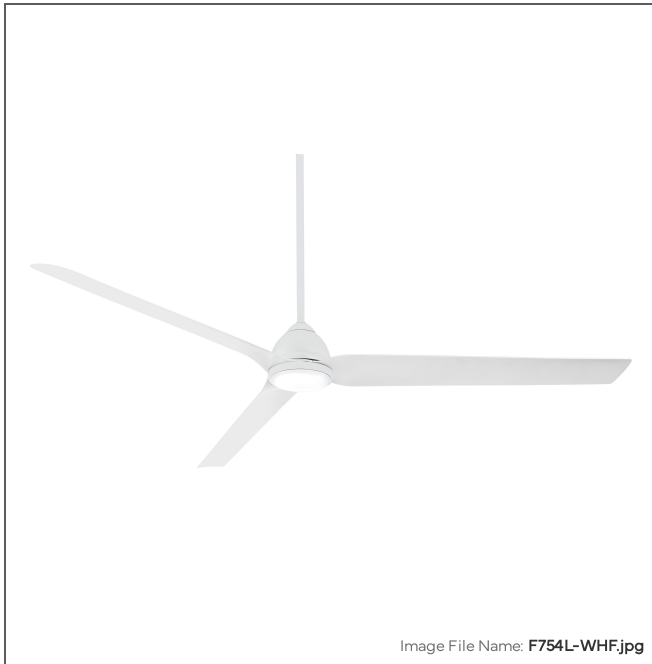

## Java Xtreme - 84" LED Ceiling Fan

Item #: F754L-WHF

UPC Code: 706411068508

Collection: Java

Category: Interior, Exterior

Product Type: Fan

Subtype: Ceiling Fan

Descriptive Finish 1: Flat White

### MEASUREMENTS

Width:	84
Height:	15.5
Product Weight:	18.3
Ceiling to Blade:	11
Ceiling to Lowest Point:	15.5
Downrod Included:	Yes
Downrod Length 1:	6
Downrod Width 1:	0.75
Cord Length:	80
Wire Length:	80
Blade Finish:	Flat White
Blade Material:	ABS
Slope:	Yes
Reversible Rotation:	Yes
Number of Blades:	3
Blade Pitch:	16
Blade Sweep:	84
Blade Length:	84
Reversible Blades:	No
Number of Speeds:	6
Motor Size:	120x25mm
Motor Type:	DC