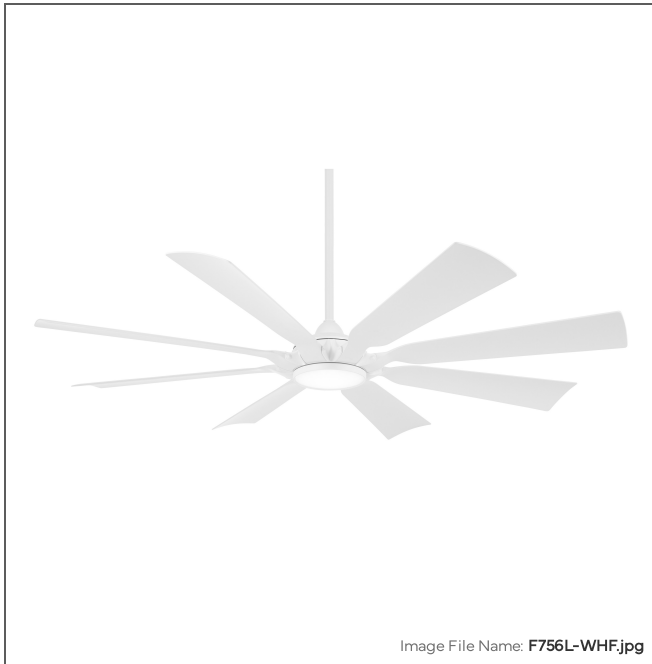

## Future - LED 65" Outdoor Ceiling Fan

Item #:	F756L-WHF
UPC Code:	706411069369
Collection:	Future
Category:	Interior, Exterior
Product Type:	Fan
Subtype:	Ceiling Fan
Descriptive Finish 1:	Flat White
ETL Certificate:	3064964

### MEASUREMENTS

Width:	65
Height:	13.63
Product Weight:	24.47
Ceiling to Blade:	10.8
Ceiling to Lowest Point:	13.63
Downrod Included:	Yes
Downrod Length 1:	6
Downrod Width 1:	0.75
Cord Length:	80
Wire Length:	80
Blade Finish:	Flat White
Blade Material:	ABS
Slope:	Yes
Reversible Rotation:	Yes
Number of Blades:	8
Blade Pitch:	14
Blade Sweep:	65
Blade Length:	65
Reversible Blades:	No
Reverse Switch Location:	Canopy
Number of Speeds:	6
Motor Size:	120x25mm
Motor Type:	DC

### GLASS

Shade Finish:	White
Shade Material:	Polycarbonate Lens
Shade Quantity:	1