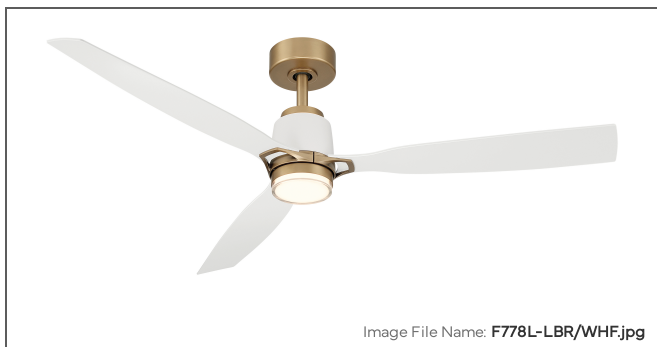

MINKA

AIRE

Image File Name: F778L-LBR/WHF.jpg

Foxden 53" 5CCT LED Smart Ceiling Fan

Integrated Smart Control

Item #:	F778L-LBR/WHF
UPC Code:	706411073342
Collection:	Foxden
Category:	Interior
Product Type:	Fan
Subtype:	Ceiling Fan
Descriptive Finish 1:	Legacy Brass
ETL Certificate:	4009339
FCC ID:	2ABUP-FTO310MK
Warranty Text:	Limited manufacturer's warranty: 1 year on components and lifetime on fan motor.

LED

LED

Energy Efficient

Title 20

Intertek

ETL Listed

CCT

CCT

FCC Compliant

Notes: Slope ceiling compatible to 18 degrees.

MEASUREMENTS

Length:	53
Width:	53
Height:	13.75
Product Weight:	11.11
Ceiling to Blade:	11.5
Ceiling to Lowest Point:	13.75
Downrod Included:	Yes
Downrod Length 1:	6
Downrod Width 1:	0.75
Wire Length:	80
Blade Finish:	Flat White
Blade Material:	ABS
Slope:	Yes
Reversible Rotation:	Yes
Number of Blades:	3
Blade Pitch:	16
Blade Sweep:	53
Blade Length:	24.1
Blade Width:	4.84
Reversible Blades:	No
Reverse Switch Location:	Remote Control
Number of Speeds:	6
Motor Size:	125x30mm
Motor Type:	DC

CONTROLS

Pull Chain Control:	No
Remote Included:	Yes
Remote Control SKU:	RC700L
Wall Control Included:	No
Compatible Wall Controls:	WC700L
Integrated Smart Control:	Yes
Smart Control Brand:	Bond

GLASS

Shade Length 1:	4.75
Shade Width 1:	4.75
Shade Height 1:	1.38
Shade Finish:	Etched Opal
Shade Material:	Polycarbonate Lens
Shade Quantity:	1