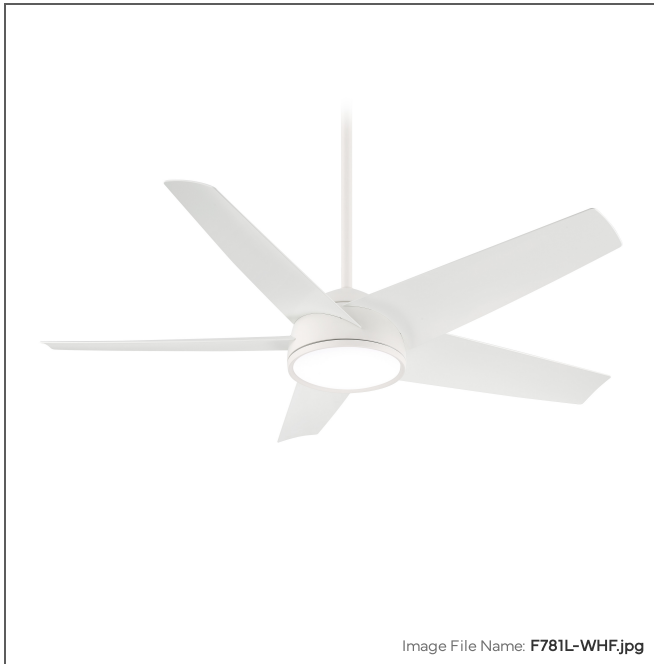

MINKA

AIRE

Chubby - LED 58" Smart Ceiling Fan

Item #:	F781L-WHF
UPC Code:	706411068478
Collection:	Chubby
Category:	Interior, Exterior
Product Type:	Fan
Subtype:	Ceiling Fan
Descriptive Finish 1:	Flat White
ETL Certificate:	9064964

Integrated Smart Control

LED

LED

Wet Location

ETL Listed

MEASUREMENTS

Width:	58
Height:	14.13
Product Weight:	20.72
Ceiling to Blade:	10
Ceiling to Lowest Point:	14.13
Downrod Included:	Yes
Downrod Length 1:	6
Downrod Width 1:	0.75
Cord Length:	80
Wire Length:	80
Blade Finish:	Flat White
Blade Material:	ABS
Slope:	Yes
Reversible Rotation:	No
Number of Blades:	5
Blade Pitch:	18
Blade Sweep:	58
Blade Length:	58
Reversible Blades:	No
Number of Speeds:	6
Motor Size:	120x25mm
Motor Type:	DC

CONTROLS

Pull Chain Control:	No
Remote Included:	Yes
Remote Control SKU:	RC1000
Wall Control Included:	No
Compatible Wall Controls:	WC1000
Integrated Smart Control:	Yes
Smart Control Brand:	Bond

GLASS

Shade Finish:	Etched Lens
Shade Material:	PC Lens