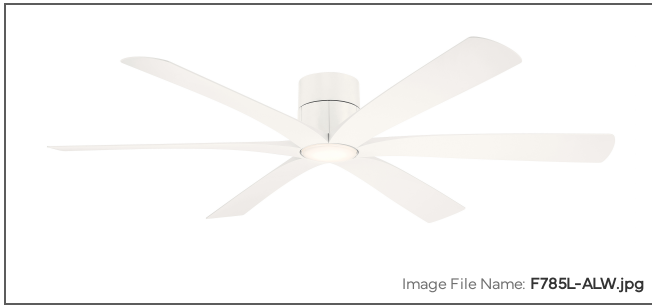

MINKA

AIRE

Brisano 65" 5CCT LED Smart Flush Mount Ceiling Fan

Integrated Smart Control

Item #:	F785L-ALW
UPC Code:	706411073458
Collection:	Brisano
Category:	Interior
Product Type:	Fan
Subtype:	Flush Ceiling Fan
Descriptive Finish 1:	Alabaster White
ETL Certificate:	4009339
FCC ID:	2ABUP-F70310MK
Warranty Text:	Limited manufacturer's warranty: 1 year on components and lifetime on fan motor.

LED

LED

Energy Efficient

Title 20

ETL Listed

CCT

FCC Compliant

MEASUREMENTS

Length:	65
Width:	65
Height:	9.5
Product Weight:	17.75
Ceiling to Blade:	9.5
Ceiling to Lowest Point:	9.5
Downrod Included:	No
Wire Length:	8
Blade Finish:	Alabaster White
Blade Material:	ABS
Slope:	No
Reversible Rotation:	Yes
Number of Blades:	6
Blade Pitch:	14
Blade Sweep:	65
Blade Length:	30.33
Blade Width:	5.88
Reversible Blades:	No
Reverse Switch Location:	Remote Control
Number of Speeds:	6
Motor Size:	123x30mm
Motor Type:	DC

CONTROLS

Pull Chain Control:	No
Remote Included:	Yes
Remote Control SKU:	RC1000
Wall Control Included:	No
Compatible Wall Controls:	WC1000
Integrated Smart Control:	Yes
Smart Control Brand:	Bond

GLASS

Shade Length 1:	6.38
Shade Width 1:	6.38
Shade Height 1:	1.5
Shade Finish:	Etched
Shade Material:	Polycarbonate Lens
Shade Quantity:	1