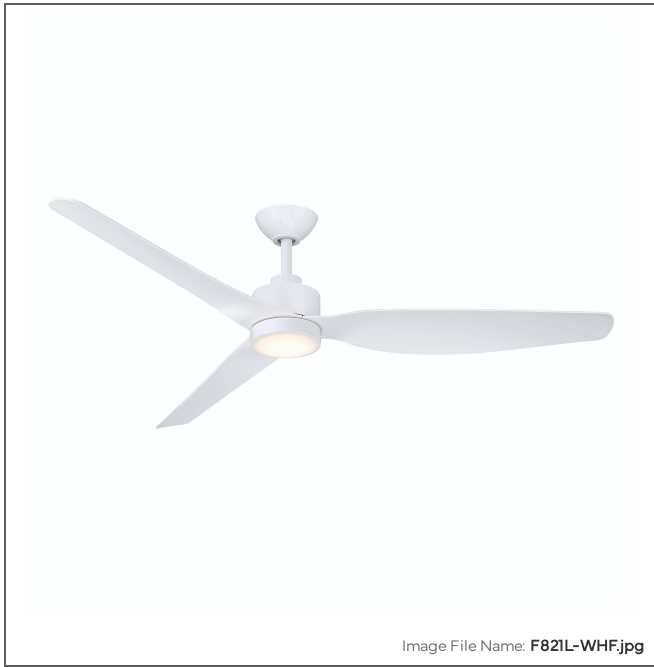

MINKA

AIRE

Norwynd 60" 5CCT LED Smart Coastal Grade Indoor/Outdoor Ceiling Fan

Integrated Smart Control

Item #:	F821L-WHF
UPC Code:	706411073625
Collection:	Norwynd
Category:	Interior, Exterior
Product Type:	Fan
Subtype:	Ceiling Fan
Descriptive Finish 1:	Flat White
ETL Certificate:	4009339
FCC ID:	2ABUP-FTO310MK
Warranty Text:	Limited manufacturer's warranty: 3 year on components and lifetime on fan motor.

Notes: Slope ceiling compatible to 18 degrees. IP 56 Rated.

LED

LED

Energy Efficient

Wet Location

Title 20

ETL Listed

CCT

FCC Compliant

MEASUREMENTS

Length:	60
Width:	60
Height:	13.25
Product Weight:	13.62
Ceiling to Blade:	12
Ceiling to Lowest Point:	13.25
Downrod Included:	Yes
Downrod Length 1:	6
Downrod Width 1:	0.75
Wire Length:	80
Blade Finish:	Flat White
Blade Material:	ABS
Slope:	Yes
Reversible Rotation:	Yes
Number of Blades:	3
Blade Pitch:	15
Blade Sweep:	60
Blade Length:	29.1
Blade Width:	6.08
Reversible Blades:	No
Reverse Switch Location:	Remote Control
Number of Speeds:	6
Motor Size:	123x30mm
Motor Type:	DC

CONTROLS

Pull Chain Control:	No
Remote Included:	Yes
Remote Control SKU:	RC1000
Wall Control Included:	No
Compatible Wall Controls:	WC1000
Integrated Smart Control:	Yes
Smart Control Brand:	Bond

GLASS

Shade Length 1:	5.5
Shade Width 1:	5.5
Shade Height 1:	1.25
Shade Finish:	Frosted White
Shade Material:	Polycarbonate Lens
Shade Quantity:	1