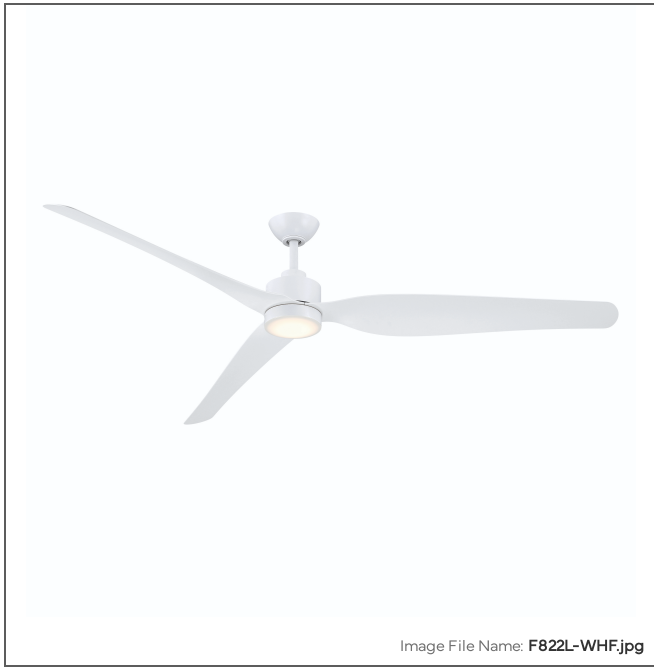

MINKA

AIRE

Norwynd 72" 5CCT LED Smart Coastal Grade Indoor/Outdoor Ceiling Fan

Integrated Smart Control

Item #:	F822L-WHF
UPC Code:	706411073649
Collection:	Norwynd
Category:	Interior, Exterior
Product Type:	Fan
Subtype:	Ceiling Fan
Descriptive Finish 1:	Flat White
ETL Certificate:	4009339
FCC ID:	2ABUP-F0310MK
Warranty Text:	Limited manufacturer's warranty: 3 year on components and lifetime on fan motor.

Notes: Slope ceiling compatible to 18 degrees. IP 56 Rated.

LED

LED

Energy Efficient

Wet Location

Title 20

ETL Listed

CCT

FCC Compliant

MEASUREMENTS

Length:	72
Width:	72
Height:	13.75
Product Weight:	13.76
Ceiling to Blade:	13.25
Ceiling to Lowest Point:	13.75
Downrod Included:	Yes
Downrod Length 1:	6
Downrod Width 1:	0.75
Wire Length:	80
Blade Finish:	Flat White
Blade Material:	ABS
Slope:	Yes
Reversible Rotation:	Yes
Number of Blades:	3
Blade Pitch:	21
Blade Sweep:	72
Blade Length:	35.07
Blade Width:	6.3
Reversible Blades:	No
Reverse Switch Location:	Remote Control
Number of Speeds:	6
Motor Size:	123x30mm
Motor Type:	DC

CONTROLS

Pull Chain Control:	No
Remote Included:	Yes
Remote Control SKU:	RC1000
Wall Control Included:	No
Compatible Wall Controls:	WC1000
Integrated Smart Control:	Yes
Smart Control Brand:	Bond

GLASS

Shade Length 1:	5.5
Shade Width 1:	5.5
Shade Height 1:	1.25
Shade Finish:	Frosted White
Shade Material:	Polycarbonate Lens
Shade Quantity:	1