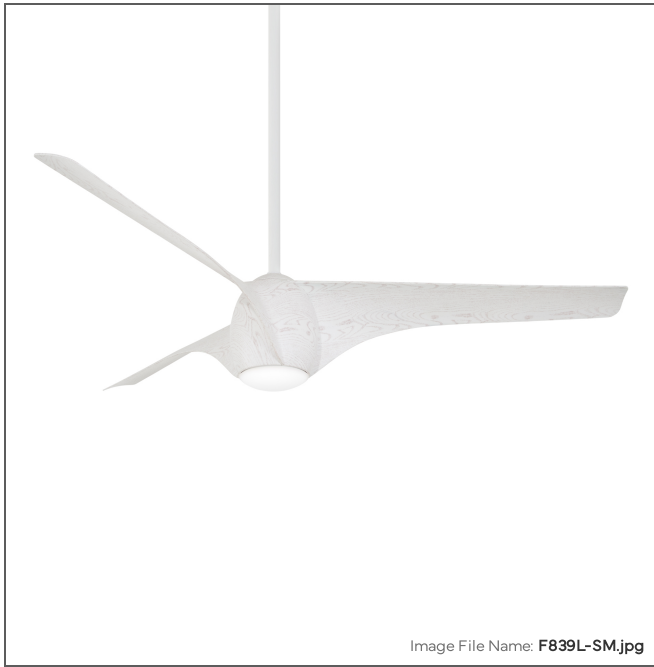

MINKA

AIRE

Airewave - 65" LED Ceiling Fan

Item #:	F839L-SM
UPC Code:	706411070792
Collection:	Airewave
Category:	Interior
Product Type:	Fan
Subtype:	Ceiling Fan
Descriptive Finish 1:	Sterling Maple
ETL Certificate:	3064964
Warranty Text:	Limited Lifetime

LED

LED

Energy Efficient

Title 20

ETL Listed

MEASUREMENTS

Height:	21.11
Product Weight:	14.88
Ceiling to Blade:	12.01
Ceiling to Lowest Point:	21.11
Downrod Included:	Yes
Downrod Length 1:	10
Downrod Width 1:	0.75
Cord Length:	80
Wire Length:	80
Blade Finish:	Sterling Maple
Blade Material:	ABS
Slope:	Yes
Reversible Rotation:	Yes
Number of Blades:	3
Blade Pitch:	16
Blade Sweep:	65
Blade Length:	65
Reversible Blades:	No
Number of Speeds:	6
Motor Size:	120x25mm
Motor Type:	DC

CONTROLS

Pull Chain Control:	No
Remote Included:	Yes
Remote Control SKU:	RC1000
Wall Control Included:	No
Compatible Wall Controls:	WC1000
Integrated Smart Control:	No

GLASS

Shade Finish:	Etched White
Shade Material:	Polycarbonate Lens
Shade Quantity:	1