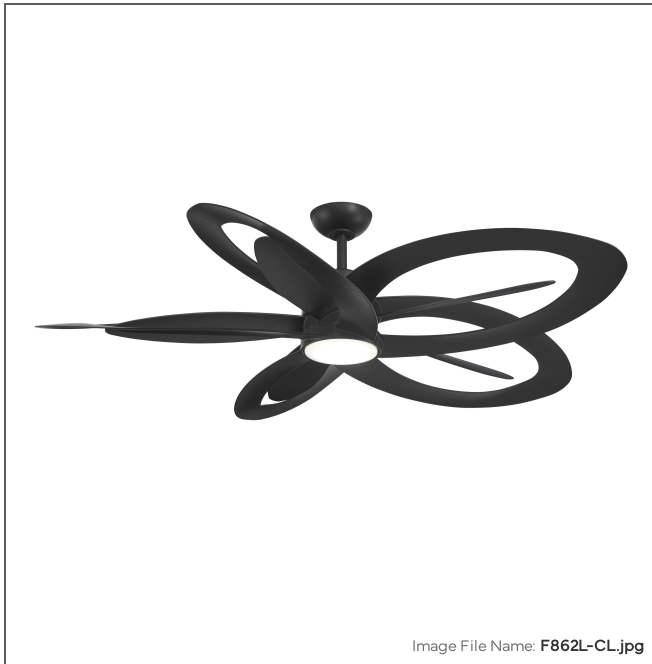

MINKA

AIRE

Pinup - 60" LED Ceiling Fan

Item #:	F862L-CL
UPC Code:	706411070297
Collection:	Pinup
Category:	Interior
Product Type:	Fan
Subtype:	Ceiling Fan
Descriptive Finish 1:	Coal Black
ETL Certificate:	4000048
Warranty Text:	Limited Lifetime

Bond Compatible

LED

LED

EnergyStar®

ETL Listed

MEASUREMENTS

Height:	15.39
Product Weight:	21.3
Ceiling to Blade:	12.5
Ceiling to Lowest Point:	15.39
Downrod Included:	Yes
Downrod Length 1:	6
Downrod Width 1:	0.75
Cord Length:	80
Wire Length:	80
Blade Finish:	Coal Black
Blade Material:	ABS
Slope:	Yes
Reversible Rotation:	Yes
Number of Blades:	10
Blade Pitch:	18
Blade Sweep:	60
Blade Length:	60
Reversible Blades:	No
Number of Speeds:	6
Motor Size:	172x12mm
Motor Type:	DC

GLASS

Shade Width 1:	7.09
Shade Height 1:	0.94
Shade Finish:	Frosted
Shade Material:	Polycarbonate Lens
Shade Quantity:	1

SHIPPING

Cartons Per Unit:	1
Case Pack:	1
Ship Length:	36.75
Ship Width:	20.5
Ship Height:	17.75
Ship Weight:	41.25
Ship Volume:	7.739
Small Parcel:	Yes