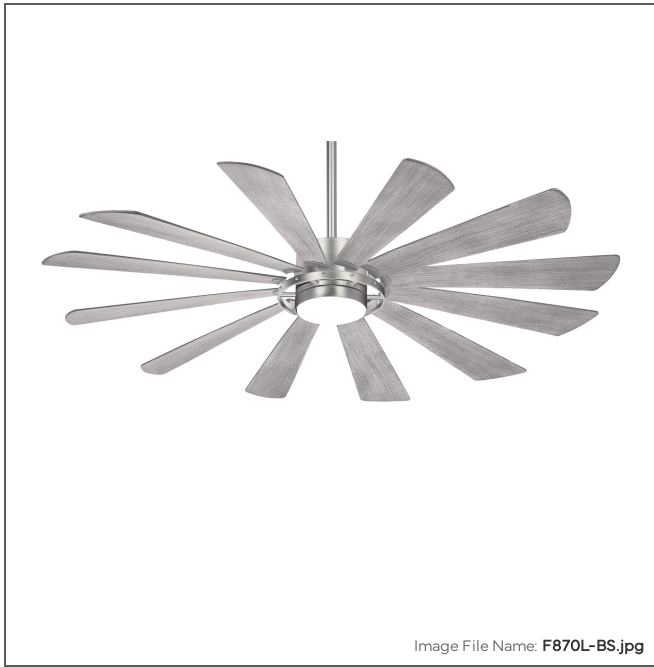

MINKA

AIRE

Windmolen - 65" LED Smart Ceiling Fan

Item #:	F870L-BS
UPC Code:	706411061707
Collection:	Windmolen
Category:	Interior, Exterior
Product Type:	Fan
Subtype:	Ceiling Fan
Descriptive Finish 1:	Brushed Steel
ETL Certificate:	4009339
Warranty Text:	Lifetime

Integrated Smart Control

LED

LED

EnergyStar®

Wet Location

ETL Listed

MEASUREMENTS

Length:	65
Width:	65
Height:	19.25
Product Weight:	25.51
Ceiling to Blade:	14.25
Ceiling to Lowest Point:	19.25
Downrod Included:	Yes
Downrod Length 1:	10
Downrod Width 1:	0.75
Cord Length:	80
Wire Length:	80
Blade Finish:	Grey Ashwood
Blade Material:	ABS
Slope:	Yes
Reversible Rotation:	Yes
Number of Blades:	12
Blade Pitch:	20
Blade Sweep:	65
Blade Length:	65
Reversible Blades:	No
Number of Speeds:	6
Motor Size:	123x30mm
Motor Type:	DC

	Low	L/M	Medium	M/H	High
RPM	33				76
Amps	0.13				0.6
Watts	6.92				40.62
CFM	4261				8725
CFM/Watts	615.75				214.8

LAMPING

Light Type 1:	LED
LED:	Yes
Bulb Base 1:	Integrated
Bulb Type 1:	LED
Number of Bulbs:	1
Bulb Included:	Yes
Bulb Wattage:	40
Dimmable:	Yes
Initial Lumens:	2920
Delivered Lumens:	1683
Bulb Color Temperature:	3000
Color Rendering Index:	93
Rated Life Hours:	30000
Light Kit Compatible:	No
Light Kit Included:	Yes
Light Kit Adapter:	40W LED Light Kit

CONTROLS

Pull Chain Control:	No
Remote Included:	Yes
Remote Control SKU:	RC400
Wall Control Included:	No
Compatible Wall Controls:	WC400
Integrated Smart Control:	Yes
Smart Control Brand:	Bond

GLASS

Shade Finish:	Etched
Shade Material:	Polycarbonate Lens
Shade Quantity:	1