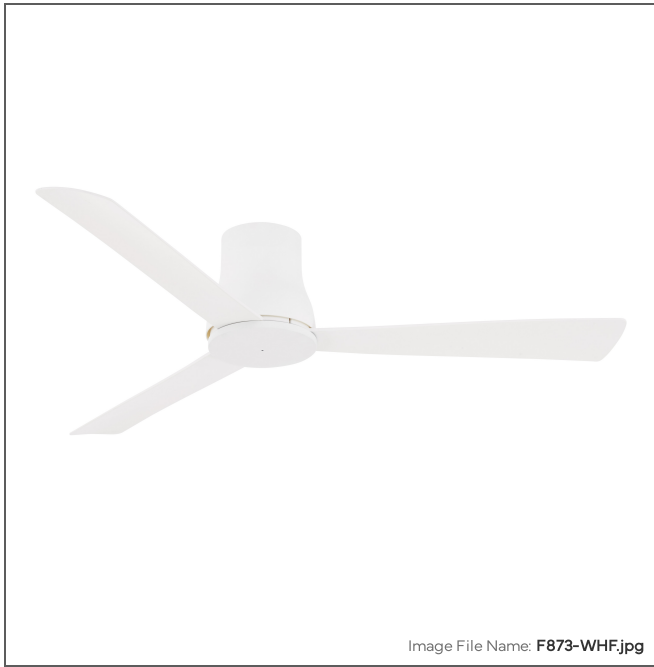

MINKA

AIRE

Simple Flush - 52" Hugger Ceiling Fan

Item #:	F873-WHF
UPC Code:	706411070174
Category:	Interior, Exterior
Product Type:	Fan
Subtype:	Flush Ceiling Fan
Descriptive Finish 1:	Flat White
ETL Certificate:	4009339
Warranty Text:	Lifetime

Bond Compatible

Energy Star®

WetLocation

ETL Listed

MEASUREMENTS

Height:	9.13
Product Weight:	9.04
Ceiling to Blade:	7.75
Ceiling to Lowest Point:	9.13
Downrod Included:	No
Cord Length:	8
Wire Length:	8
Blade Finish:	Flat White
Blade Material:	ABS
Slope:	No
Reversible Rotation:	Yes
Number of Blades:	3
Blade Pitch:	18
Blade Sweep:	52
Blade Length:	52
Reversible Blades:	No
Number of Speeds:	6
Motor Size:	123x15mm
Motor Type:	DC

GLASS

Shade Finish:	Flat White
Shade Material:	ABS Bottom Cap

SHIPPING

Cartons Per Unit:	1
Case Pack:	1
Ship Length:	33.25
Ship Width:	11
Ship Height:	12
Ship Weight:	15.49
Ship Volume:	2.540
Small Parcel:	Yes