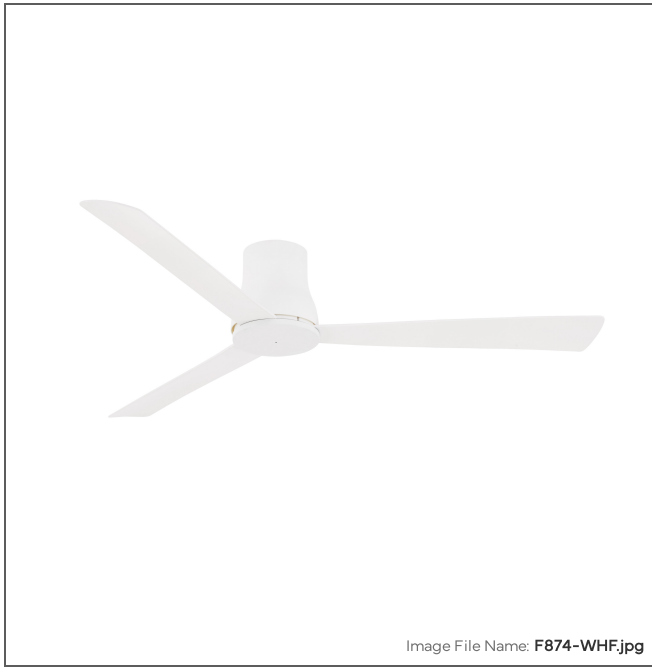

MINKA

AIRE

Simple Flush - 60" Hugger Ceiling Fan

Item #:	F874-WHF
UPC Code:	706411070204
Category:	Interior, Exterior
Product Type:	Fan
Subtype:	Flush Ceiling Fan
Descriptive Finish 1:	Flat White
ETL Certificate:	4009339
Warranty Text:	Limited

Bond Compatible

Energy Star®

WetLocation

ETL Listed

MEASUREMENTS

Height:	9.13
Product Weight:	9.35
Ceiling to Blade:	7.75
Ceiling to Lowest Point:	9.13
Downrod Included:	No
Cord Length:	8
Wire Length:	8
Blade Finish:	Flat White
Blade Material:	ABS
Slope:	No
Reversible Rotation:	Yes
Number of Blades:	3
Blade Pitch:	18
Blade Sweep:	60
Blade Length:	60
Reversible Blades:	No
Number of Speeds:	6
Motor Size:	123x15mm
Motor Type:	DC

GLASS

Shade Finish:	Flat White
Shade Material:	ABS Bottom Cap

SHIPPING

Cartons Per Unit:	1
Case Pack:	1
Ship Length:	37
Ship Width:	11
Ship Height:	12
Ship Weight:	15.75
Ship Volume:	2.826
Small Parcel:	Yes