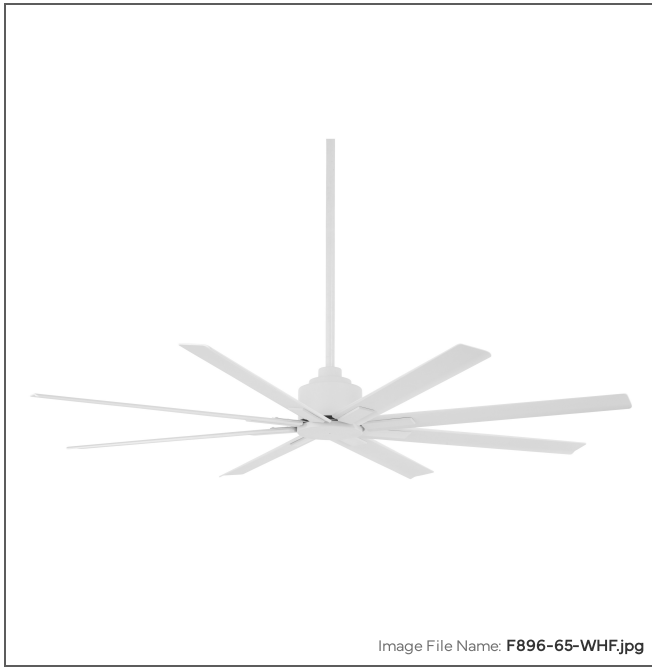

MINKA

AIRE

Image File Name: F896-65-WHF.jpg

Xtreme H2O - 65" Ceiling Fan

Item #:	F896-65-WHF
UPC Code:	706411058561
Collection:	Xtreme
Category:	Interior, Exterior
Product Type:	Fan
Subtype:	Ceiling Fan
Descriptive Finish 1:	Flat White
ETL Certificate:	4009339
Patents:	U.S. Patent(s): D832,990, D834,696; D877,883; D894,364; D918,376; D952,126
Warranty Text:	Lifetime

Bond Compatible

Energy Star®

WetLocation

ETL Listed

MEASUREMENTS

Length:	65
Width:	65
Height:	13.5
Product Weight:	19.84
Ceiling to Blade:	12.75
Ceiling to Lowest Point:	13.5
Downrod Included:	Yes
Downrod Length 1:	6
Downrod Width 1:	0.75
Cord Length:	80
Wire Length:	80
Blade Finish:	Flat White
Blade Material:	ABS
Slope:	Yes
Reversible Rotation:	Yes
Number of Blades:	8
Blade Pitch:	9
Blade Sweep:	65
Reversible Blades:	No
Number of Speeds:	6
Motor Size:	123x30mm
Motor Type:	DC